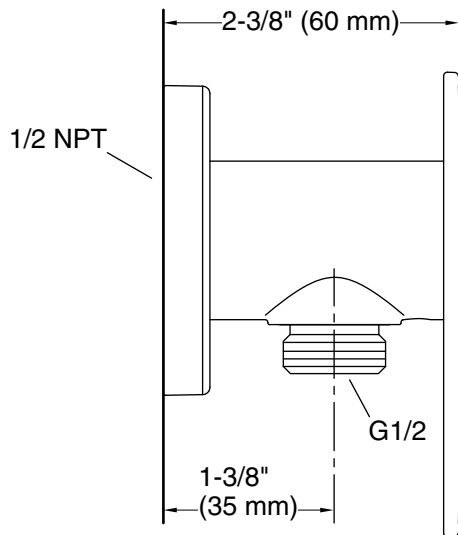

Features

- For use with the Statement wand iconic handshower and hose (sold separately)
- Includes supply elbow. Integrated supply and holder reduces the number of components needed in the shower space, allowing for a cleaner look
- Includes check valve for backflow prevention
- Coordinates with other products in the Statement collection

Technical Information

All product dimensions are nominal.