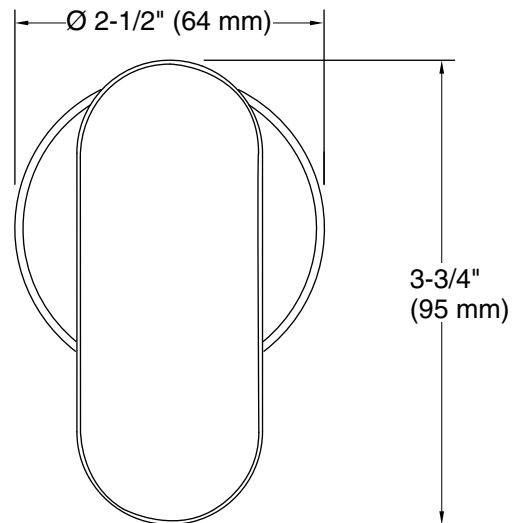

Features

- For use with the Statement wand iconic handshower and hose (sold separately)
- Includes supply elbow. Integrated supply and holder reduces the number of components needed in the shower space, allowing for a cleaner look
- Includes check valve for backflow prevention
- Coordinates with other products in the Statement collection

Technical Information

All product dimensions are nominal.